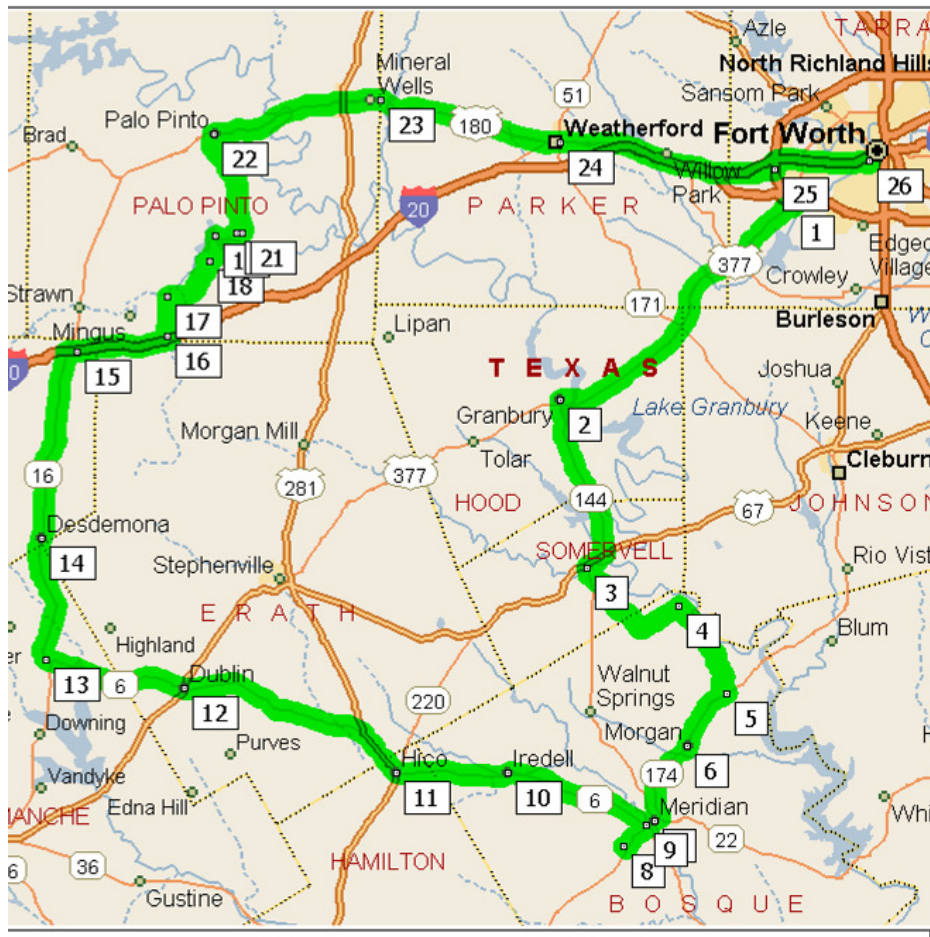

Jeremy's Blue Bonnet Ride – 2008

The ride will begin at the Benbrook Cracker Barrel restaurant (8010 SW Loop 820, Benbrook, TX 76126 – 817-249-3360). We recommend the riders get there by 0900 with a full tank of fuel (gas station available next door). We'll have the riders sign their waivers and such. **We need to be on the road by 10:00 a.m. sharp.**

We'll jump on 377 and ride thru Granbury.

At Granbury, we'll take 144 South to Glen Rose.

We'll continue South on 144 in Glen Rose to Hwy 56.

We'll ride 56 thru Brazos Point to SR174 (right) through Morgan and into Meridian.

We'll take Hwy 22 back toward Meridian, then turn west (left) on SR6 through Iredell, Hico, and into Dublin for a brief stop at the Dublin Dr. Pepper soda shop.

After a quick Dr. Pepper, we'll continue west on SR6 to DeLeon by 2:45pm. We will refuel at the Gem Dandy Shell station in DeLeon (3:00-3:20pm). We will turn north on SR16 through Desdemona to I20 in Eastland County.

We'll run north on FM4 (this is a motorcycle rider's dream road ... scenic and twisty) into Palo Pinto. From Palo Pinto, we'll head east on US180 to Mineral Wells for the final refuel (EZ Mart on left) at approx 5:15pm.